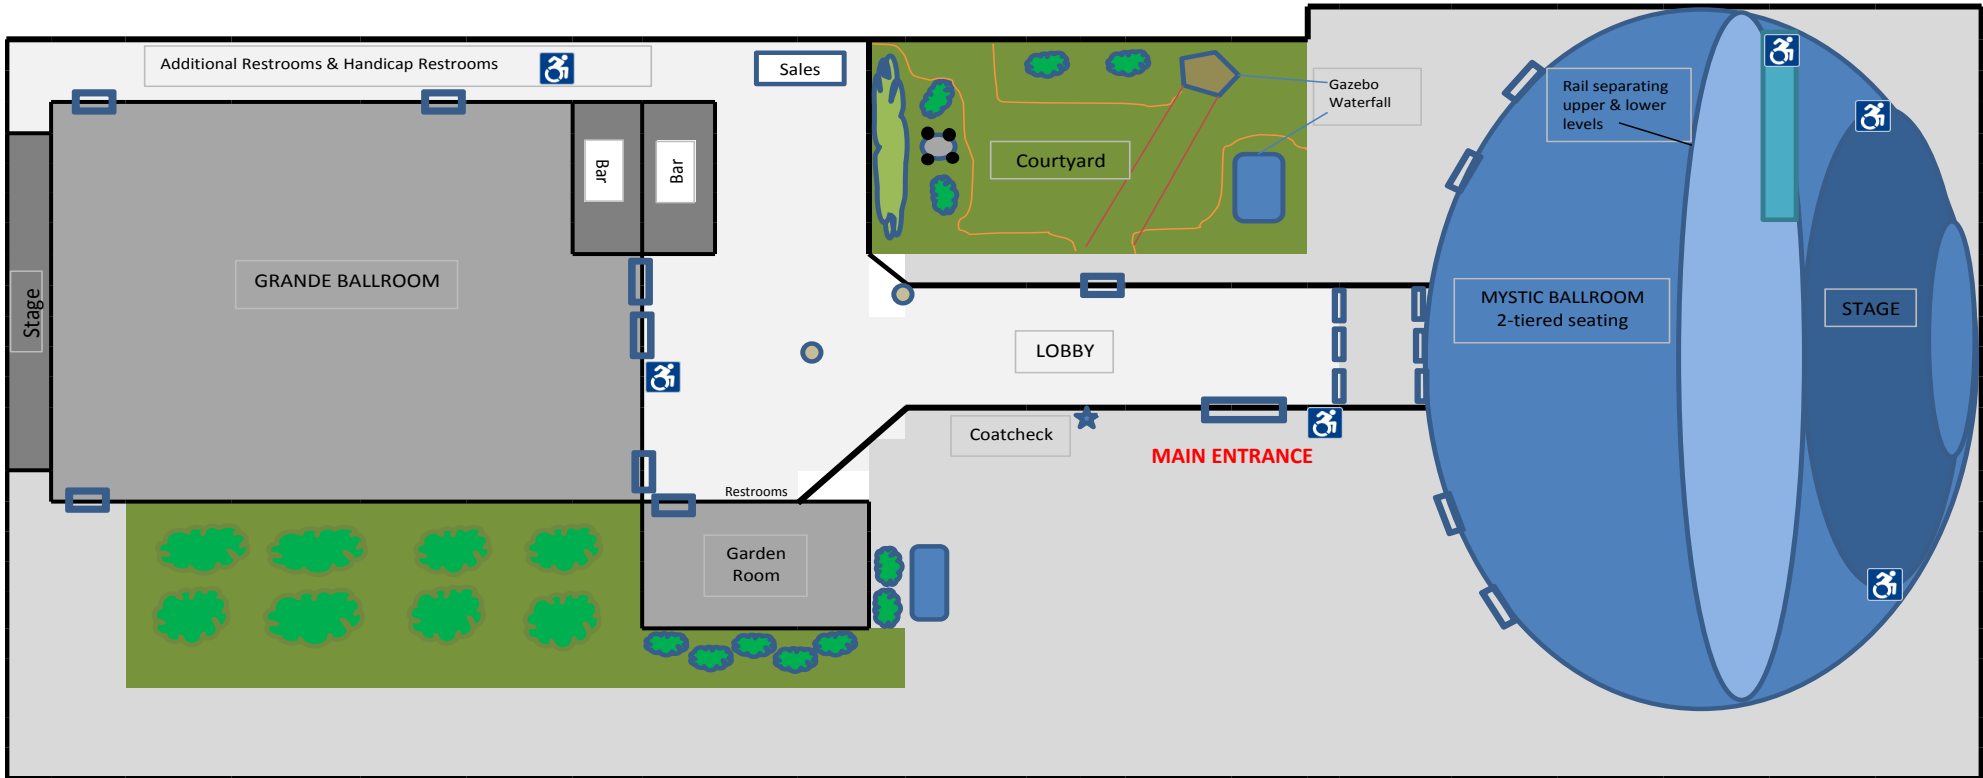

Welcome to Silver Garden Events Center

Facility Dimensions and Capacity

Ballroom	Dimensions	Square Feet	Theater-Style Seating	Standing	Rounds of 8ppl	Seated Dnr w/Dancing
Mystic	62'x130'	8,060	800	500	440	350-420
Grande	65'x70'	4550	400	350	256	180-220
Garden	30'x30'	900	60	30	56	N/A
Courtyard	Wedding Ceremonies	100-400	N/A	N/A	N/A	N/A
Parking Lot	356 spaces, 16 are Handicap accessible					